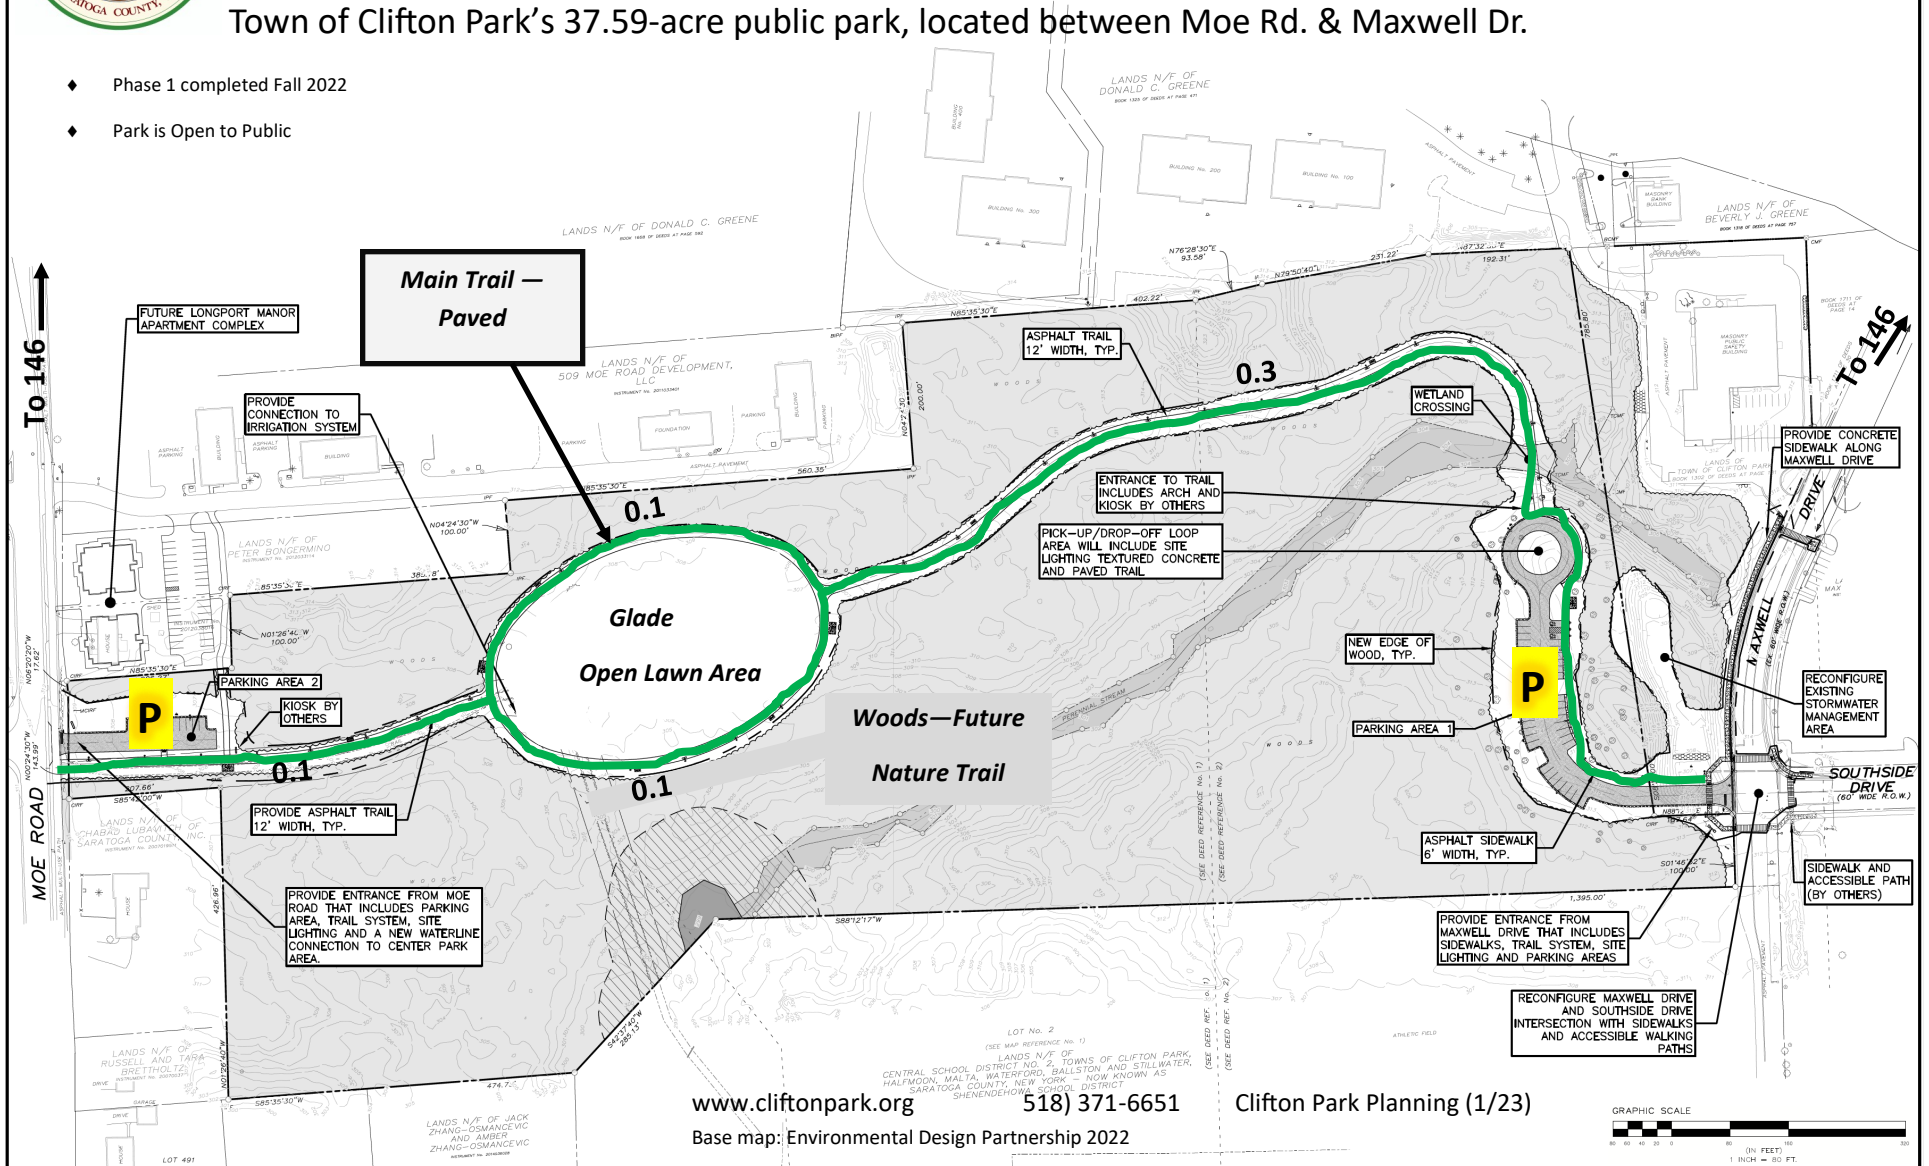

# TOWN CENTER PARK

## 2023 Trail Map

Town of Clifton Park's 37.59-acre public park, located between Moe Rd. & Maxwell Dr.

- ◆ Phase 1 completed Fall 2022
- ◆ Park is Open to Public

[www.cliftonpark.org](http://www.cliftonpark.org)