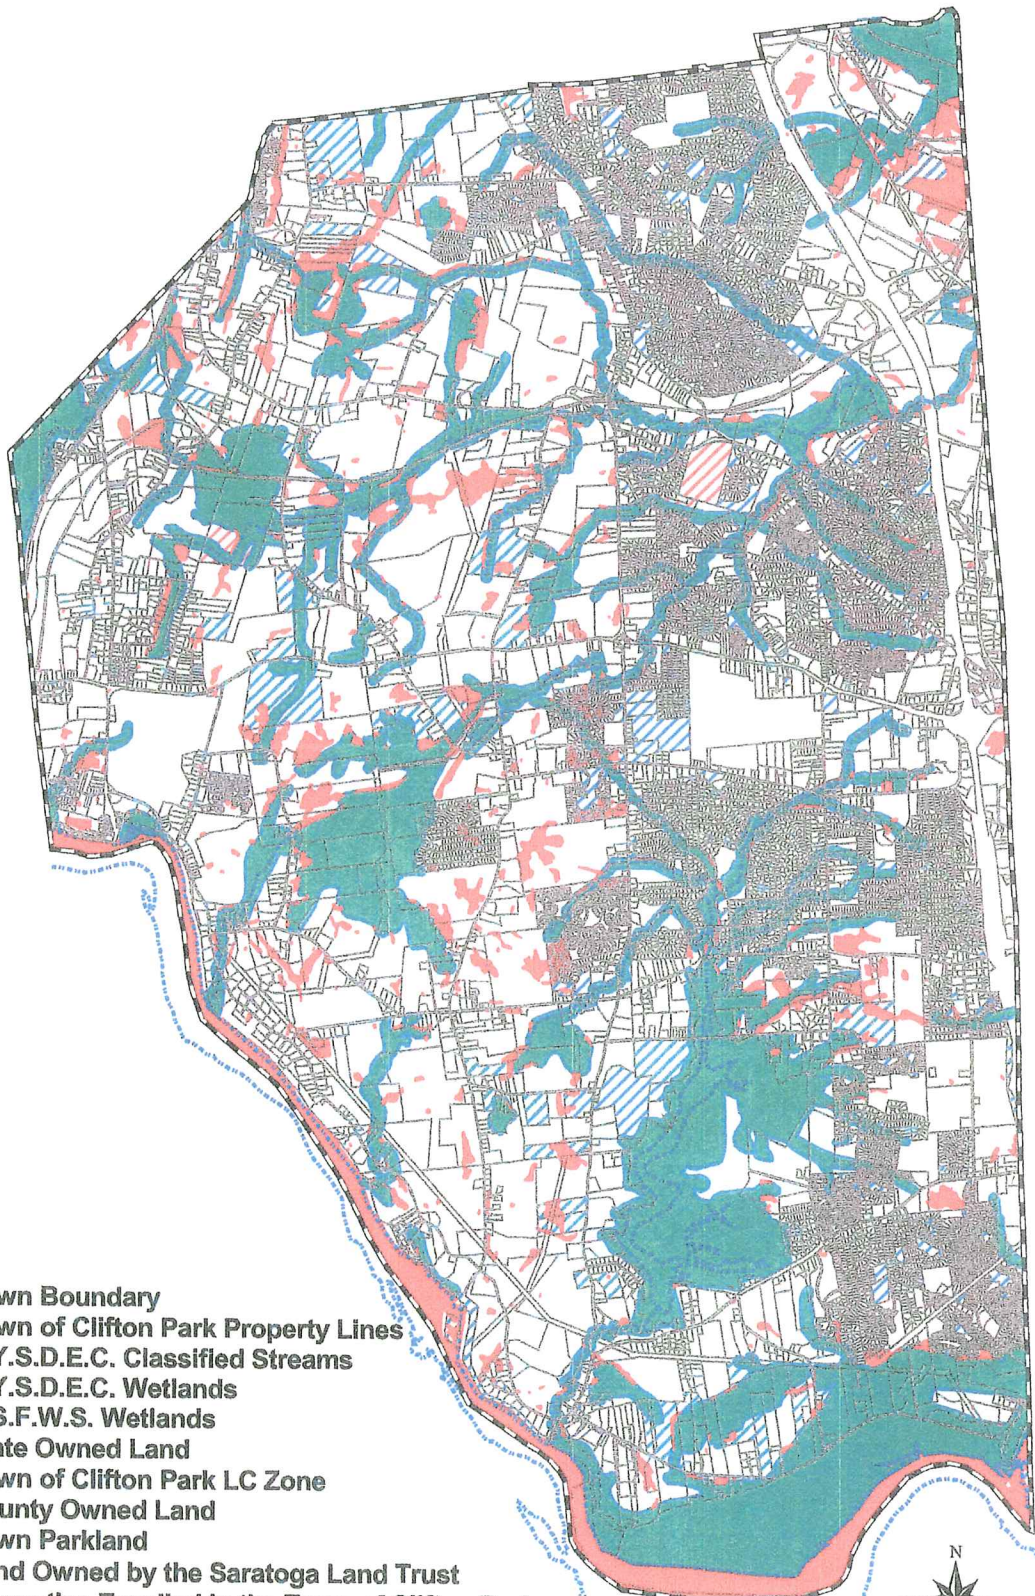

Clifton Park Open Space Plan
APPENDIX D:

Resource Maps
prepared by the
Town of Clifton Park
Planning Department,
June 2002

Item 1: Ecological and Water Resources Map

Item 2: Recreational, Greenway, and Trails Map

Item 3: Cultural, Scenic, and Historic Resources Map

Item 4: Agricultural Resources Map

Ecological and Water Resources Map

-  Town Boundary
-  Town of Clifton Park Property Lines
-  N.Y.S.D.E.C. Classified Streams
-  N.Y.S.D.E.C. Wetlands
-  U.S.F.W.S. Wetlands
-  State Owned Land
-  Town of Clifton Park LC Zone
-  County Owned Land
-  Town Parkland
-  Land Owned by the Saratoga Land Trust
-  Properties Enrolled in the Town of Clifton Park Conservation Easement Program (Open Space)

Recreational, Greenway, and Trails Map

-  Town Boundary
-  Town of Clifton Park Property Lines
-  Completed Trails
-  School District Land
-  Town of Clifton Park Land
-  Land Owned by the Latham Water District
-  Land Owned by the Saratoga Land Trust
-  Slopes > 15%

Cultural, Scenic, and Historic Resources Map

-  Town Boundary
-  Town of Clifton Park Property Lines
-  Properties Enrolled by the Town of Clifton Park Conservation Easement Program (Historic)
-  County Owned Land
-  State Owned Land
-  Properties Enrolled in the Town of Clifton Park Conservation Easement Program (Open Space)
-  Properties Enrolled in the Town of Clifton Park Conservation Easement Program (Farming)
-  Properties Receiving an Agricultural Assessment