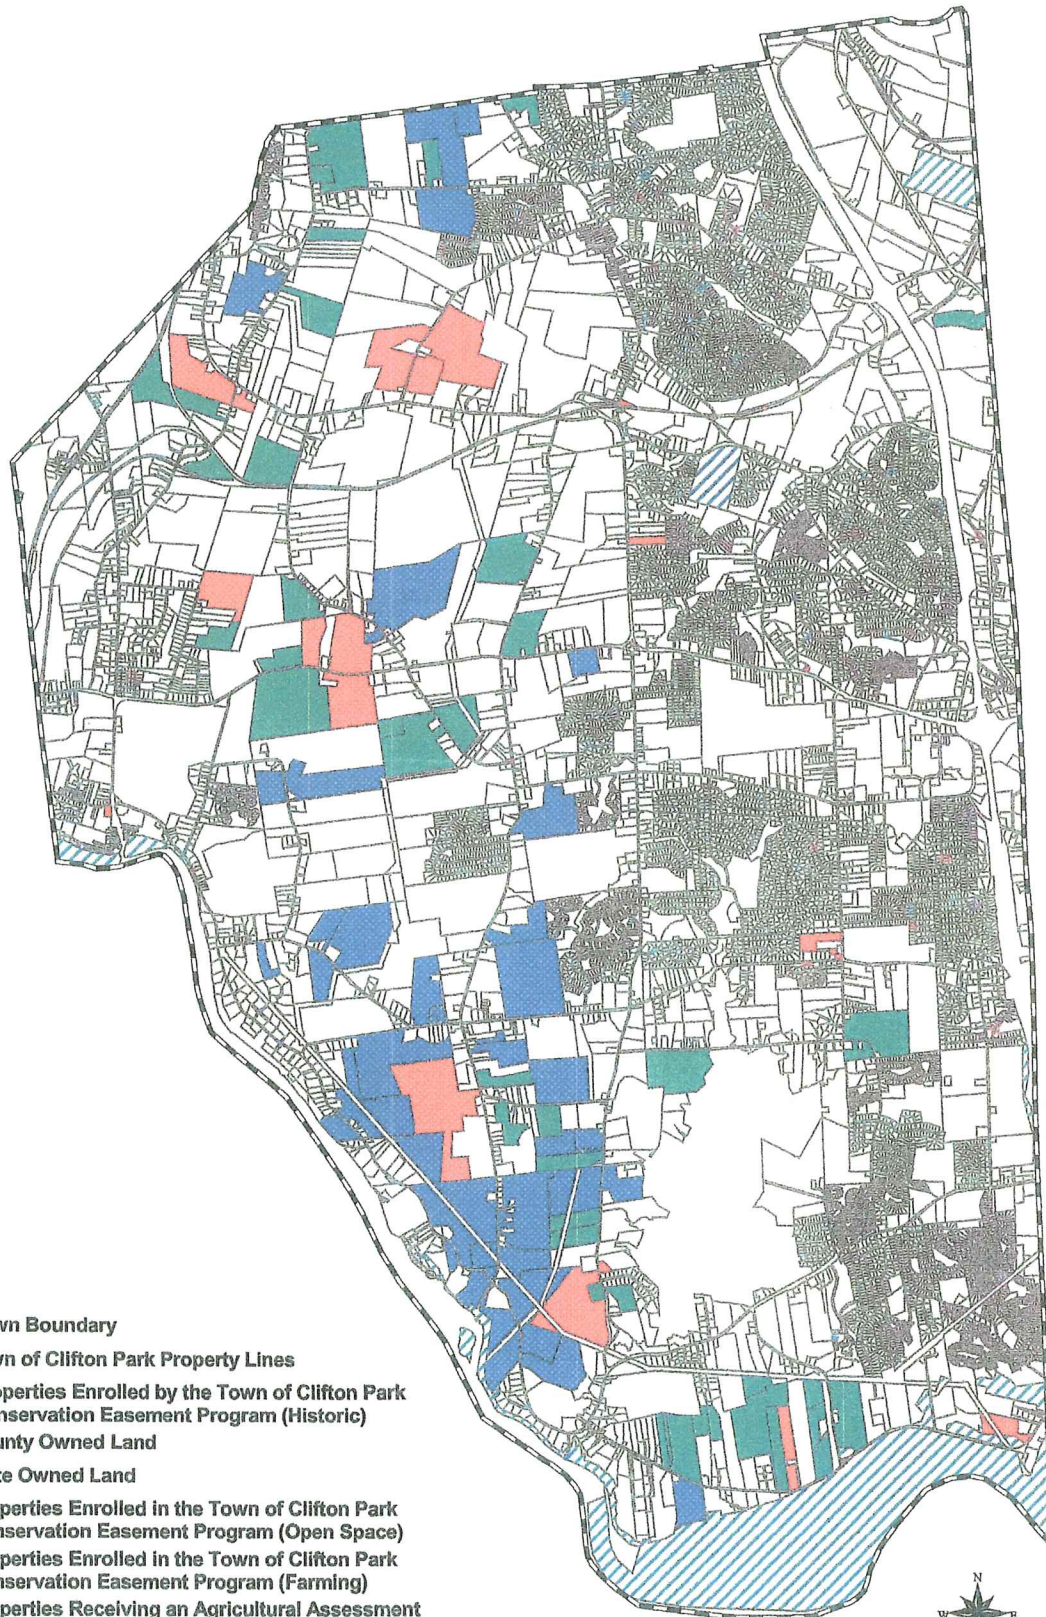

Clifton Park Open Space Plan
APPENDIX D:

Resource Maps
prepared by the
Town of Clifton Park
Planning Department,
June 2002

Item 1: Ecological and Water Resources Map

Item 2: Recreational, Greenway, and Trails Map

Item 3: Cultural, Scenic, and Historic Resources Map

Item 4: Agricultural Resources Map

Ecological and Water Resources Map

-  Town Boundary
-  Town of Clifton Park Property Lines
-  N.Y.S.D.E.C. Classified Streams
-  N.Y.S.D.E.C. Wetlands
-  U.S.F.W.S. Wetlands
-  State Owned Land
-  Town of Clifton Park LC Zone
-  County Owned Land
-  Town Parkland
-  Land Owned by the Saratoga Land Trust
-  Properties Enrolled in the Town of Clifton Park Conservation Easement Program (Open Space)

Recreational, Greenway, and Trails Map

-  Town Boundary
-  Town of Clifton Park Property Lines
-  Completed Trails
-  School District Land
-  Town of Clifton Park Land
-  Land Owned by the Latham Water District
-  Land Owned by the Saratoga Land Trust
-  Slopes > 15%

Cultural, Scenic, and Historic Resources Map

-  Town Boundary
-  Town of Clifton Park Property Lines
-  Properties Enrolled by the Town of Clifton Park Conservation Easement Program (Historic)
-  County Owned Land
-  State Owned Land
-  Properties Enrolled in the Town of Clifton Park Conservation Easement Program (Open Space)
-  Properties Enrolled in the Town of Clifton Park Conservation Easement Program (Farming)
-  Properties Receiving an Agricultural Assessment