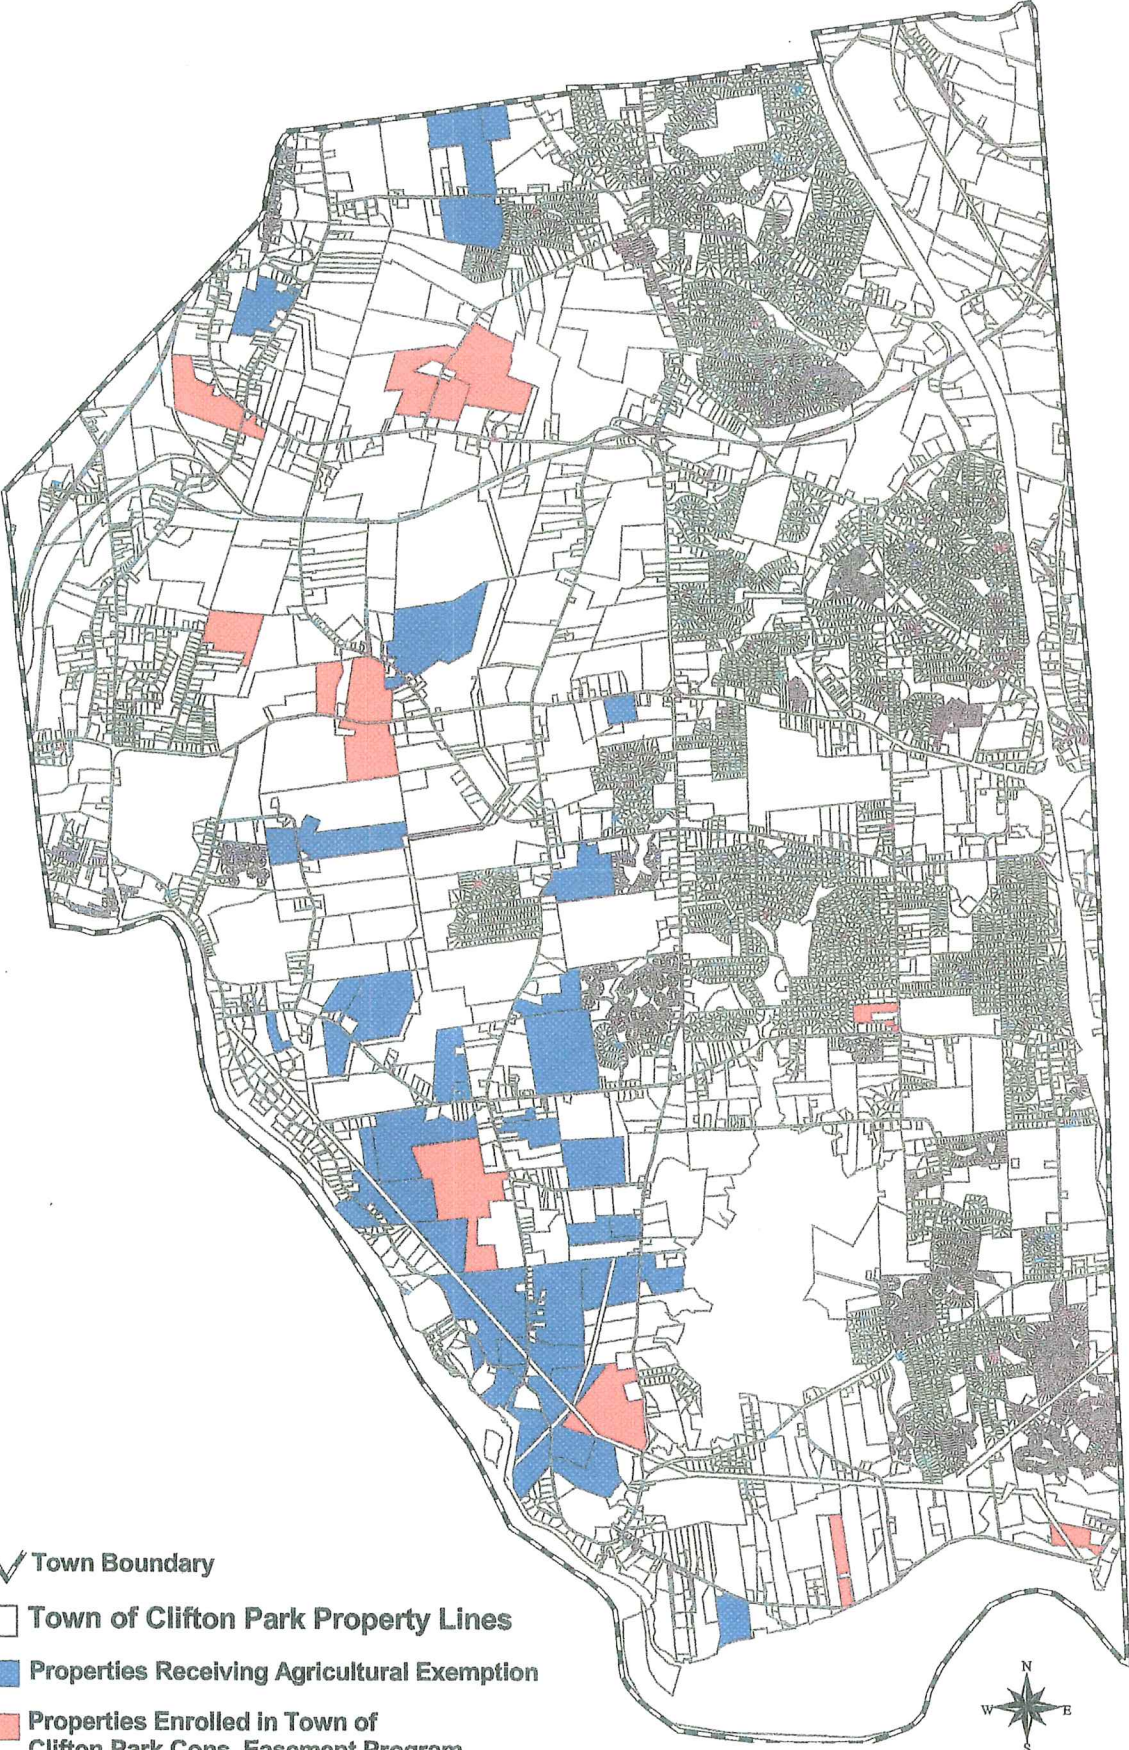

Item 3: Cultural, Scenic, and Historic Resources Map

Item 4: Agricultural Resources Map

Ecological and Water Resources Map

-  Town Boundary
-  Town of Clifton Park Property Lines
-  N.Y.S.D.E.C. Classified Streams
-  N.Y.S.D.E.C. Wetlands
-  U.S.F.W.S. Wetlands
-  State Owned Land
-  Town of Clifton Park LC Zone
-  County Owned Land
-  Town Parkland
-  Land Owned by the Saratoga Land Trust
-  Properties Enrolled in the Town of Clifton Park Conservation Easement Program (Open Space)

Recreational, Greenway, and Trails Map

-  Town Boundary
-  Town of Clifton Park Property Lines
-  Completed Trails
-  School District Land
-  Town of Clifton Park Land
-  Land Owned by the Latham Water District
-  Land Owned by the Saratoga Land Trust
-  Slopes > 15%

Cultural, Scenic, and Historic Resources Map

-  Town Boundary
-  Town of Clifton Park Property Lines
-  Properties Enrolled by the Town of Clifton Park Conservation Easement Program (Historic)
-  County Owned Land
-  State Owned Land
-  Properties Enrolled in the Town of Clifton Park Conservation Easement Program (Open Space)
-  Properties Enrolled in the Town of Clifton Park Conservation Easement Program (Farming)
-  Properties Receiving an Agricultural Assessment

Agricultural Resources Map

 Town Boundary

 Town of Clifton Park Property Lines

 Properties Receiving Agricultural Exemption

 Properties Enrolled in Town of Clifton Park Cons. Easement Program