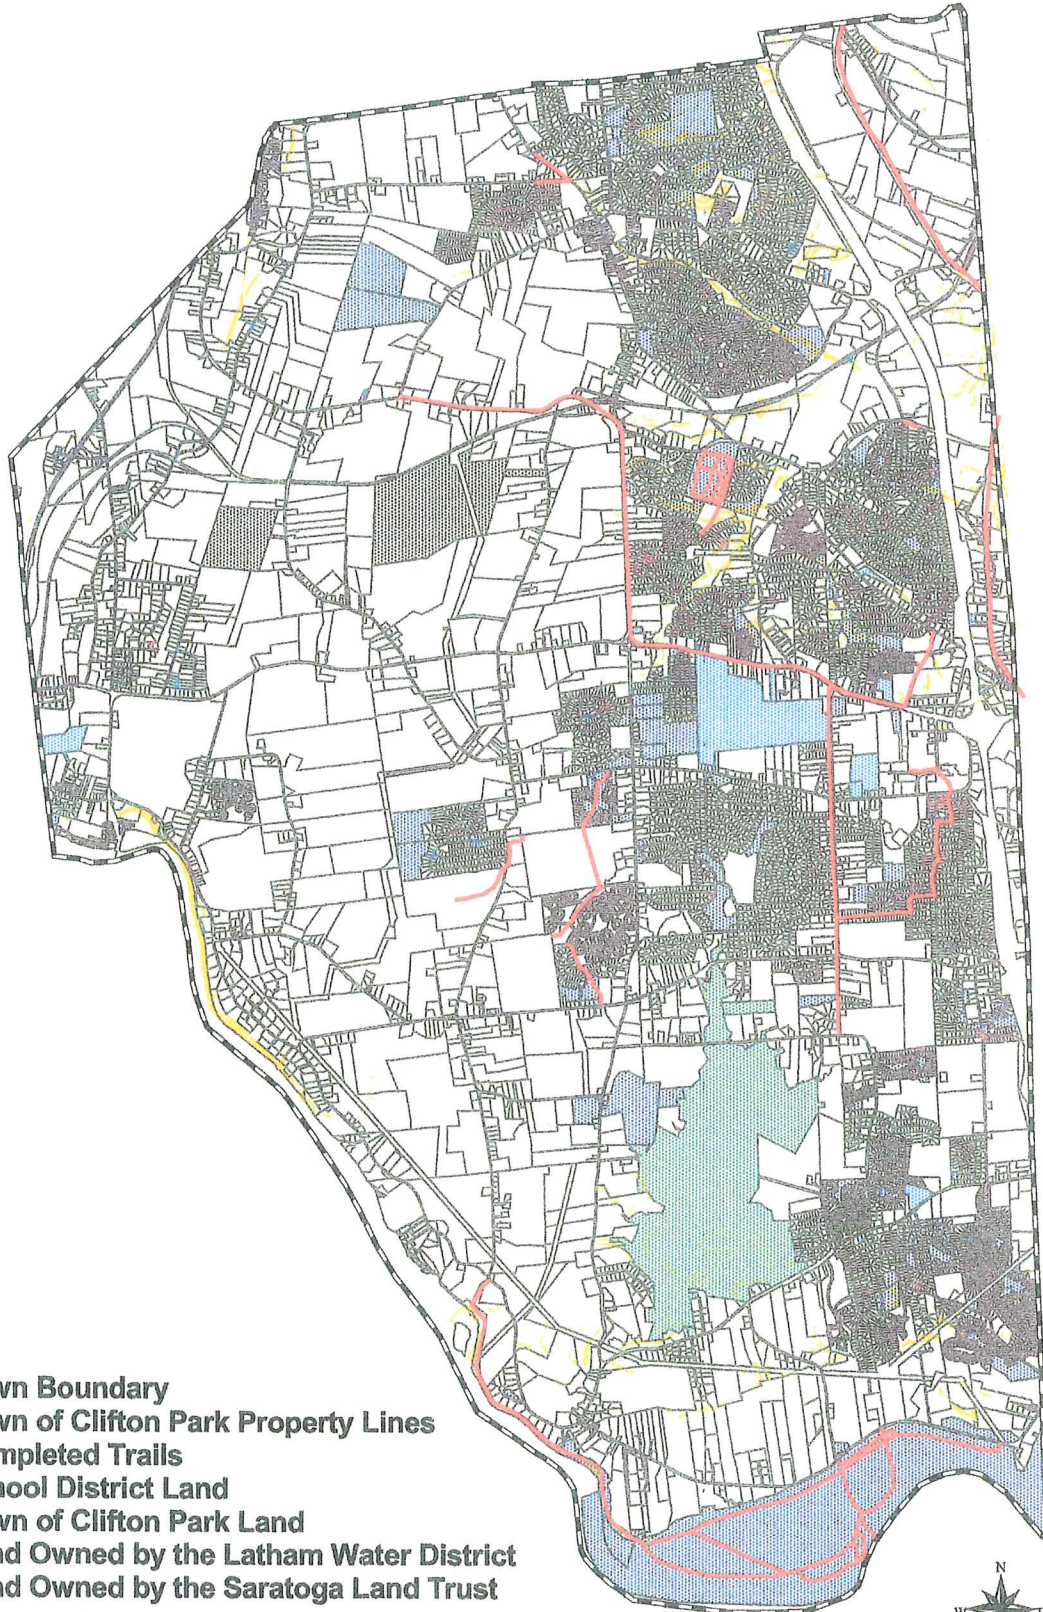

Clifton Park Open Space Plan
APPENDIX D:

Resource Maps
prepared by the
Town of Clifton Park
Planning Department,
June 2002

Item 1: Ecological and Water Resources Map

Item 2: Recreational, Greenway, and Trails Map

Item 3: Cultural, Scenic, and Historic Resources Map

Item 4: Agricultural Resources Map

Ecological and Water Resources Map

-  Town Boundary
-  Town of Clifton Park Property Lines
-  N.Y.S.D.E.C. Classified Streams
-  N.Y.S.D.E.C. Wetlands
-  U.S.F.W.S. Wetlands
-  State Owned Land
-  Town of Clifton Park LC Zone
-  County Owned Land
-  Town Parkland
-  Land Owned by the Saratoga Land Trust
-  Properties Enrolled in the Town of Clifton Park Conservation Easement Program (Open Space)

Recreational, Greenway, and Trails Map

-  Town Boundary
-  Town of Clifton Park Property Lines
-  Completed Trails
-  School District Land
-  Town of Clifton Park Land
-  Land Owned by the Latham Water District
-  Land Owned by the Saratoga Land Trust
-  Slopes > 15%

Cultural, Scenic, and Historic Resources Map

-  Town Boundary
-  Town of Clifton Park Property Lines
-  Properties Enrolled by the Town of Clifton Park Conservation Easement Program (Historic)
-  County Owned Land
-  State Owned Land
-  Properties Enrolled in the Town of Clifton Park Conservation Easement Program (Open Space)
-  Properties Enrolled in the Town of Clifton Park Conservation Easement Program (Farming)
-  Properties Receiving an Agricultural Assessment