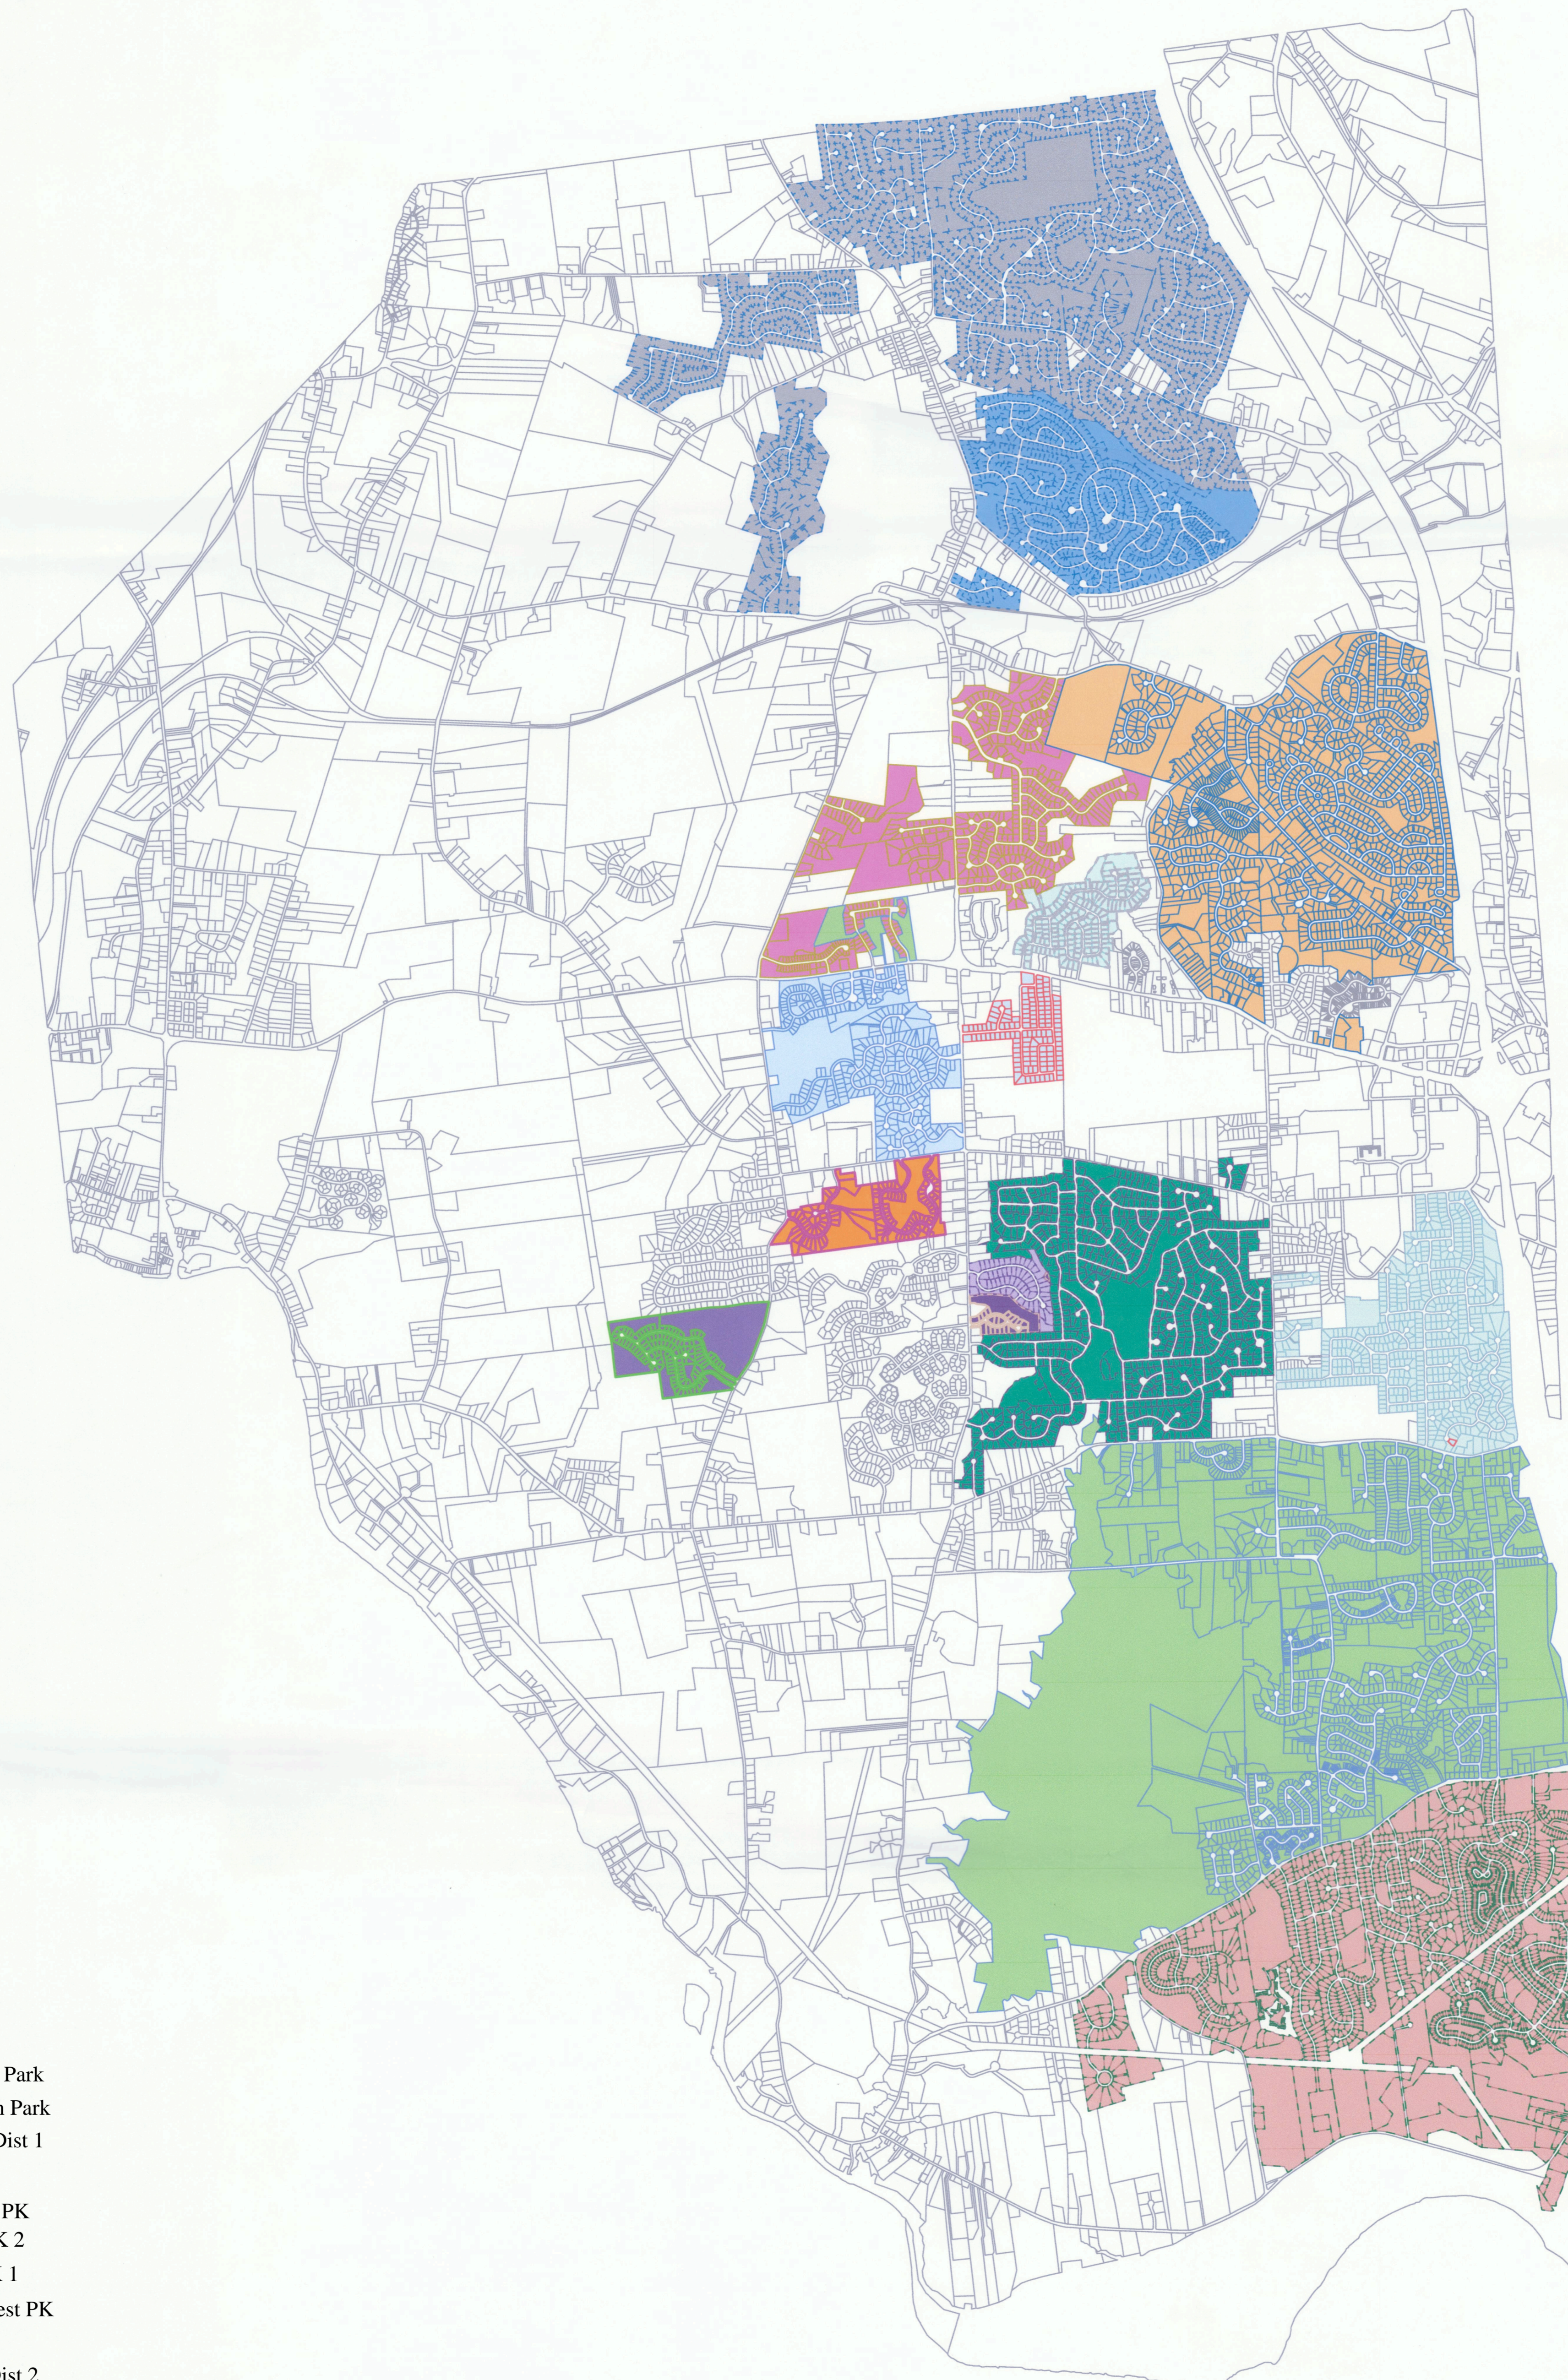

# TOWN OF CLIFTON PARK

## Park District

Department of Real Property  
Director: Anna Stanko  
DATE: 8/21/2025

1 Inch = 2,000 feet

Legend	
	2025 Tax Parcels
	PK002 Calico Colony Park
	PK003 Clifton Garden Park
	PK004 Longkill PK Dist 1
	PK005 Dwaas Kill PK 1
	PK006 Clifton Knolls PK
	PK007 Stonycreek PK 2
	PK008 Stonycreek PK 1
	PK009 Sherwood Forest PK
	PK011 Riverview PK
	PK013 Longkill PK Dist 2
	PK014 Wyncrest Park Dist 1
	PK015 Meadow Estates Park
	PK016 Settlers Hill Park
	PK017 Vischer's Landing Park
	PK018 Woodland Hills Park Dist

This map was prepared by Saratoga Co. Real Property using 2025 tax parcel data and current assessment data. This office makes no guarantees to the accuracy of the Park Districts' boundaries as depicted on this map or parcels that lie within are coded correctly.